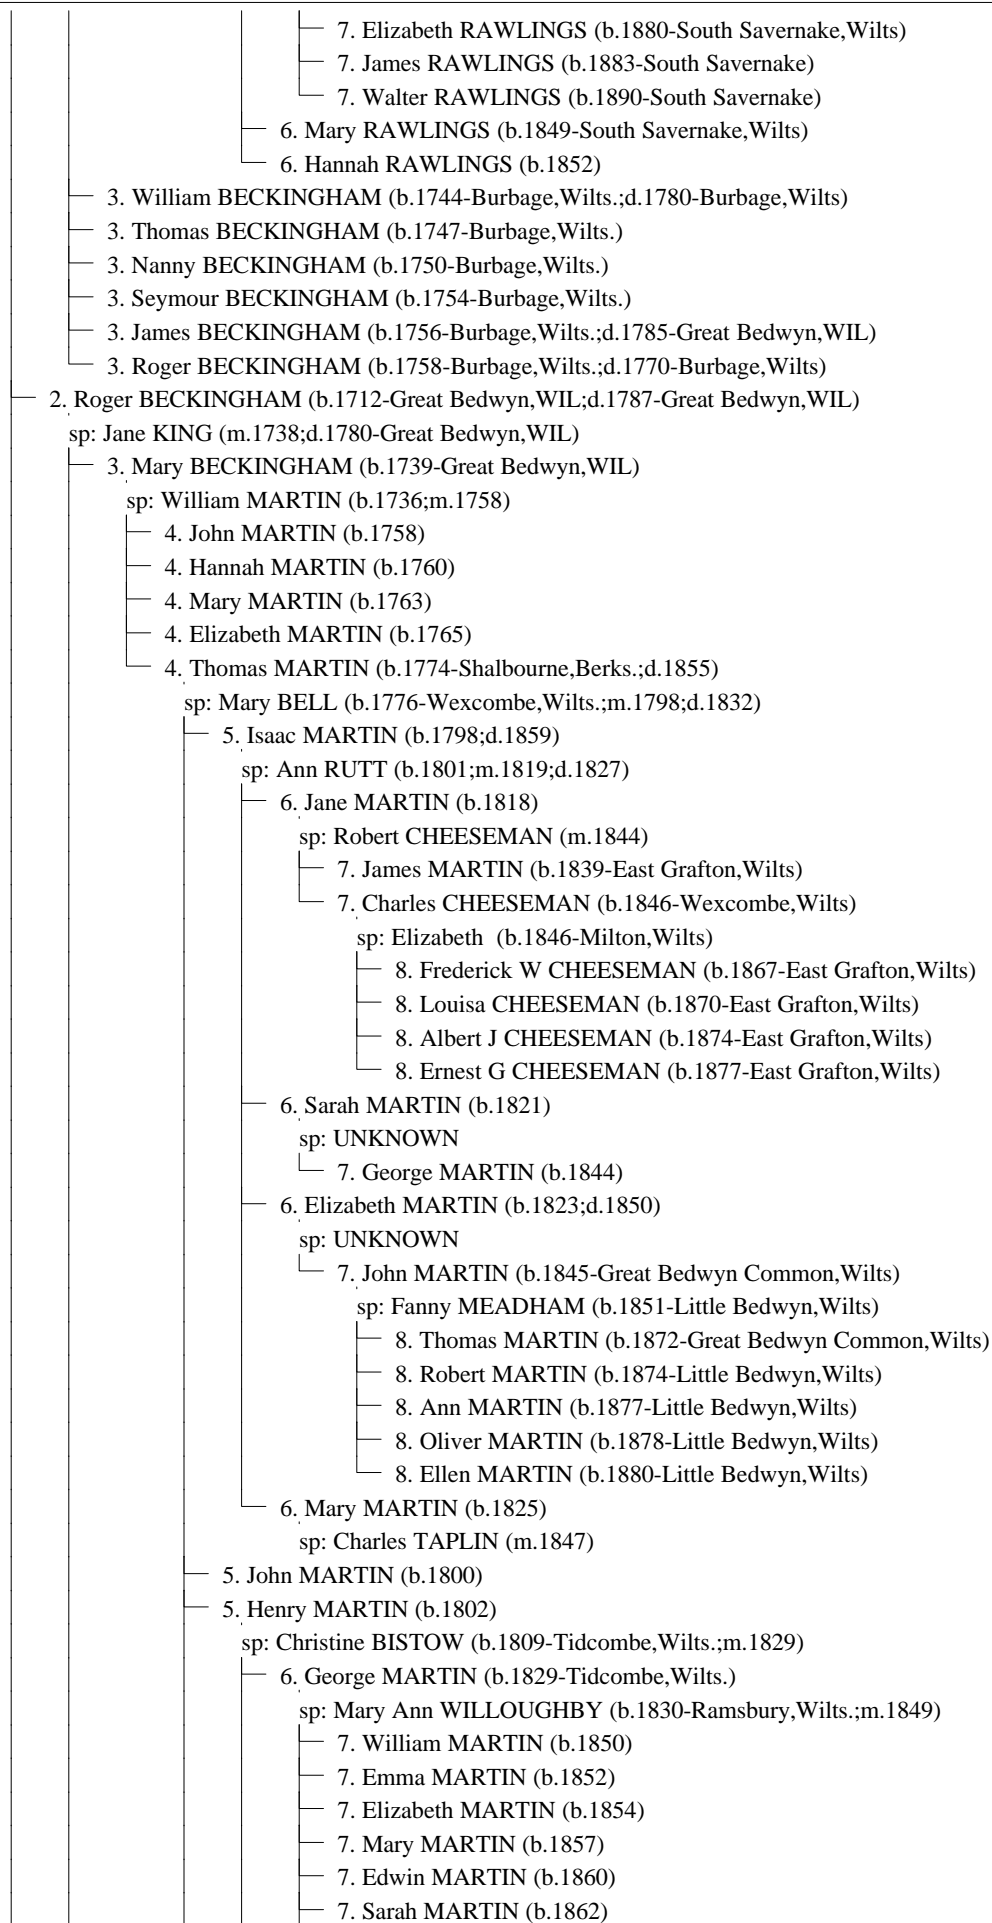

Descendants of Roger BECKINGHAM

15 Apr 2001

Page 8