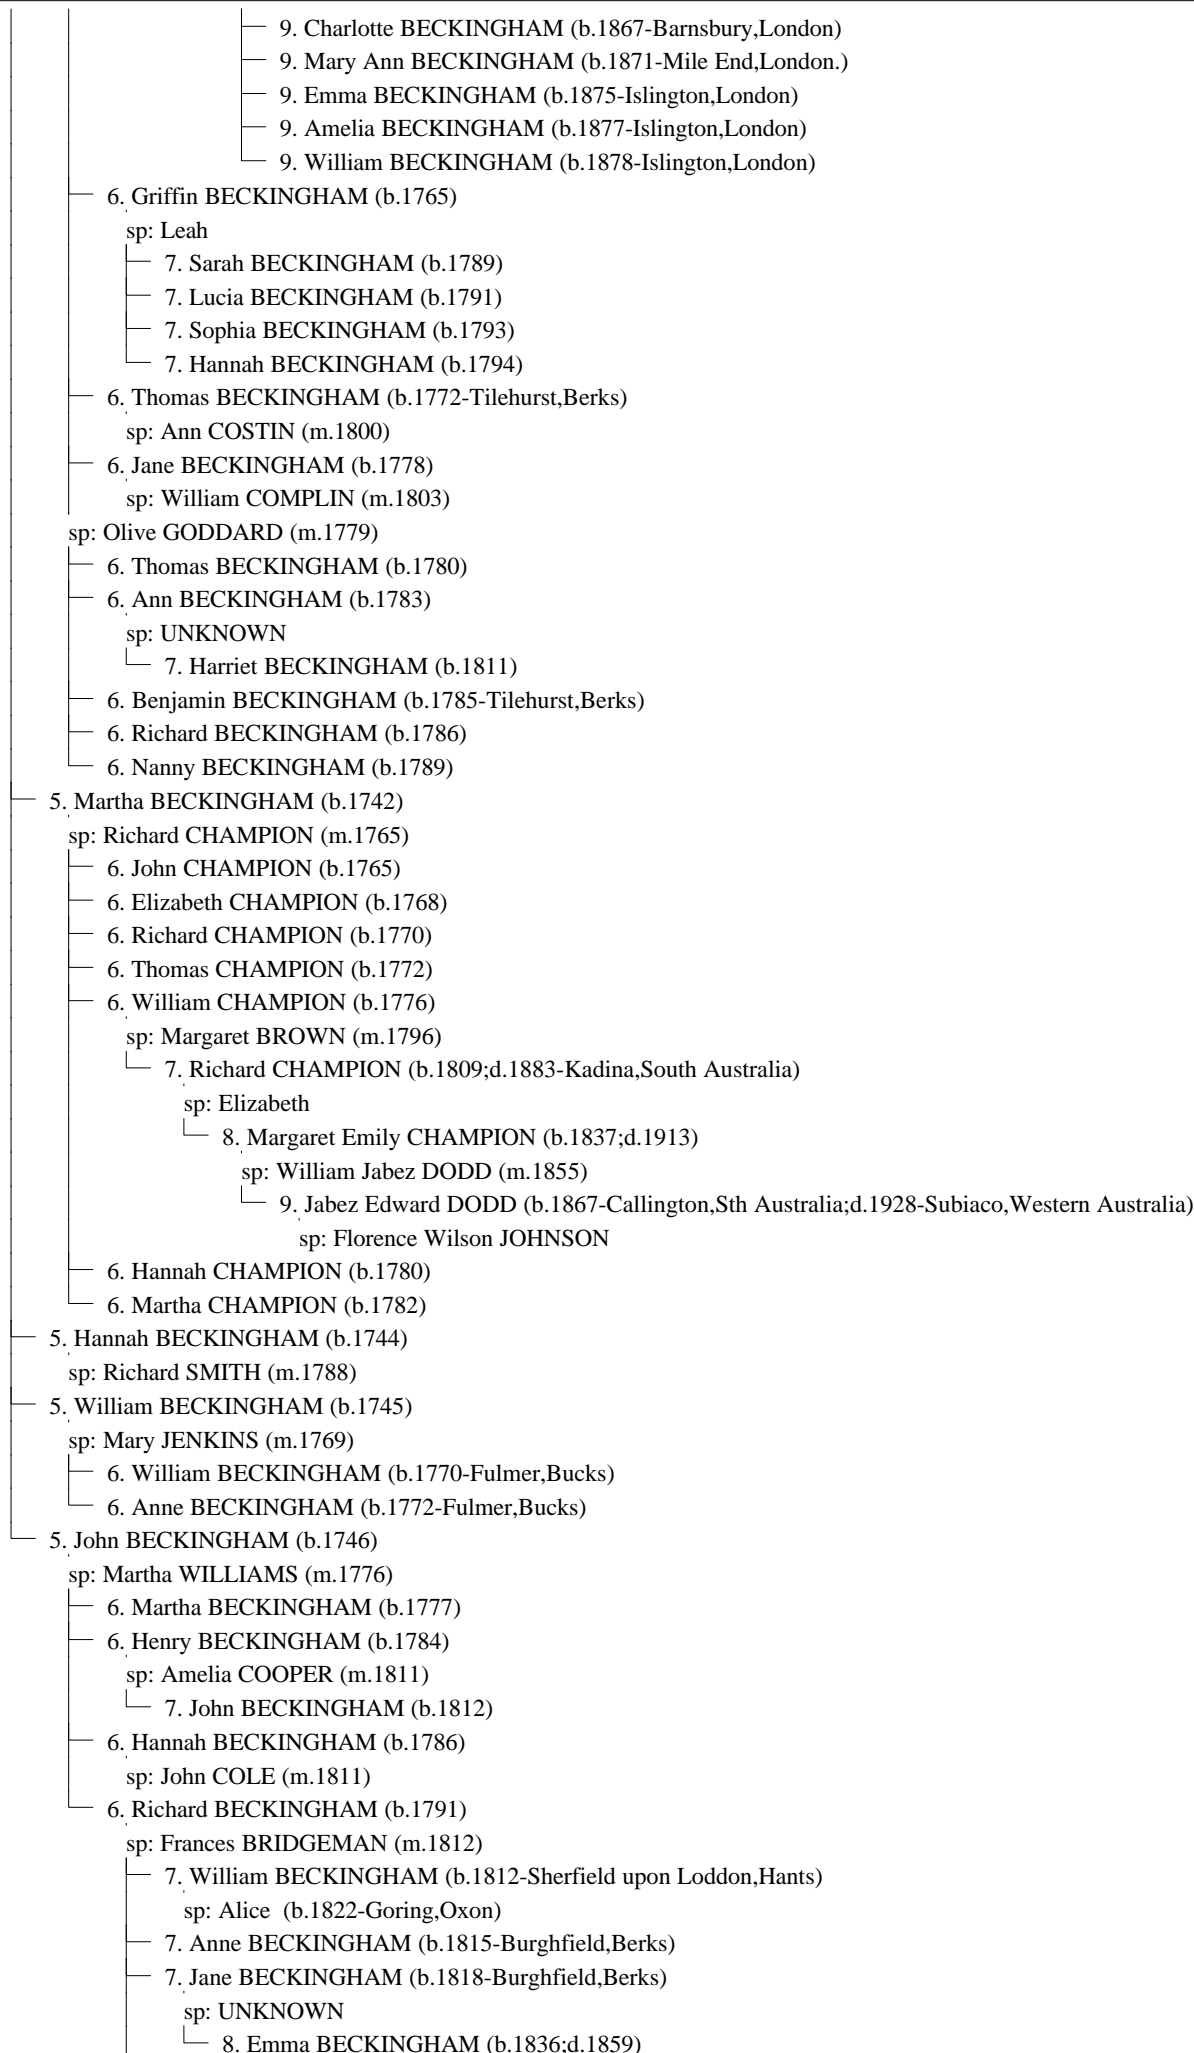

Descendants of Roger BECKINGHAM

21 Mar 2001

Page 4