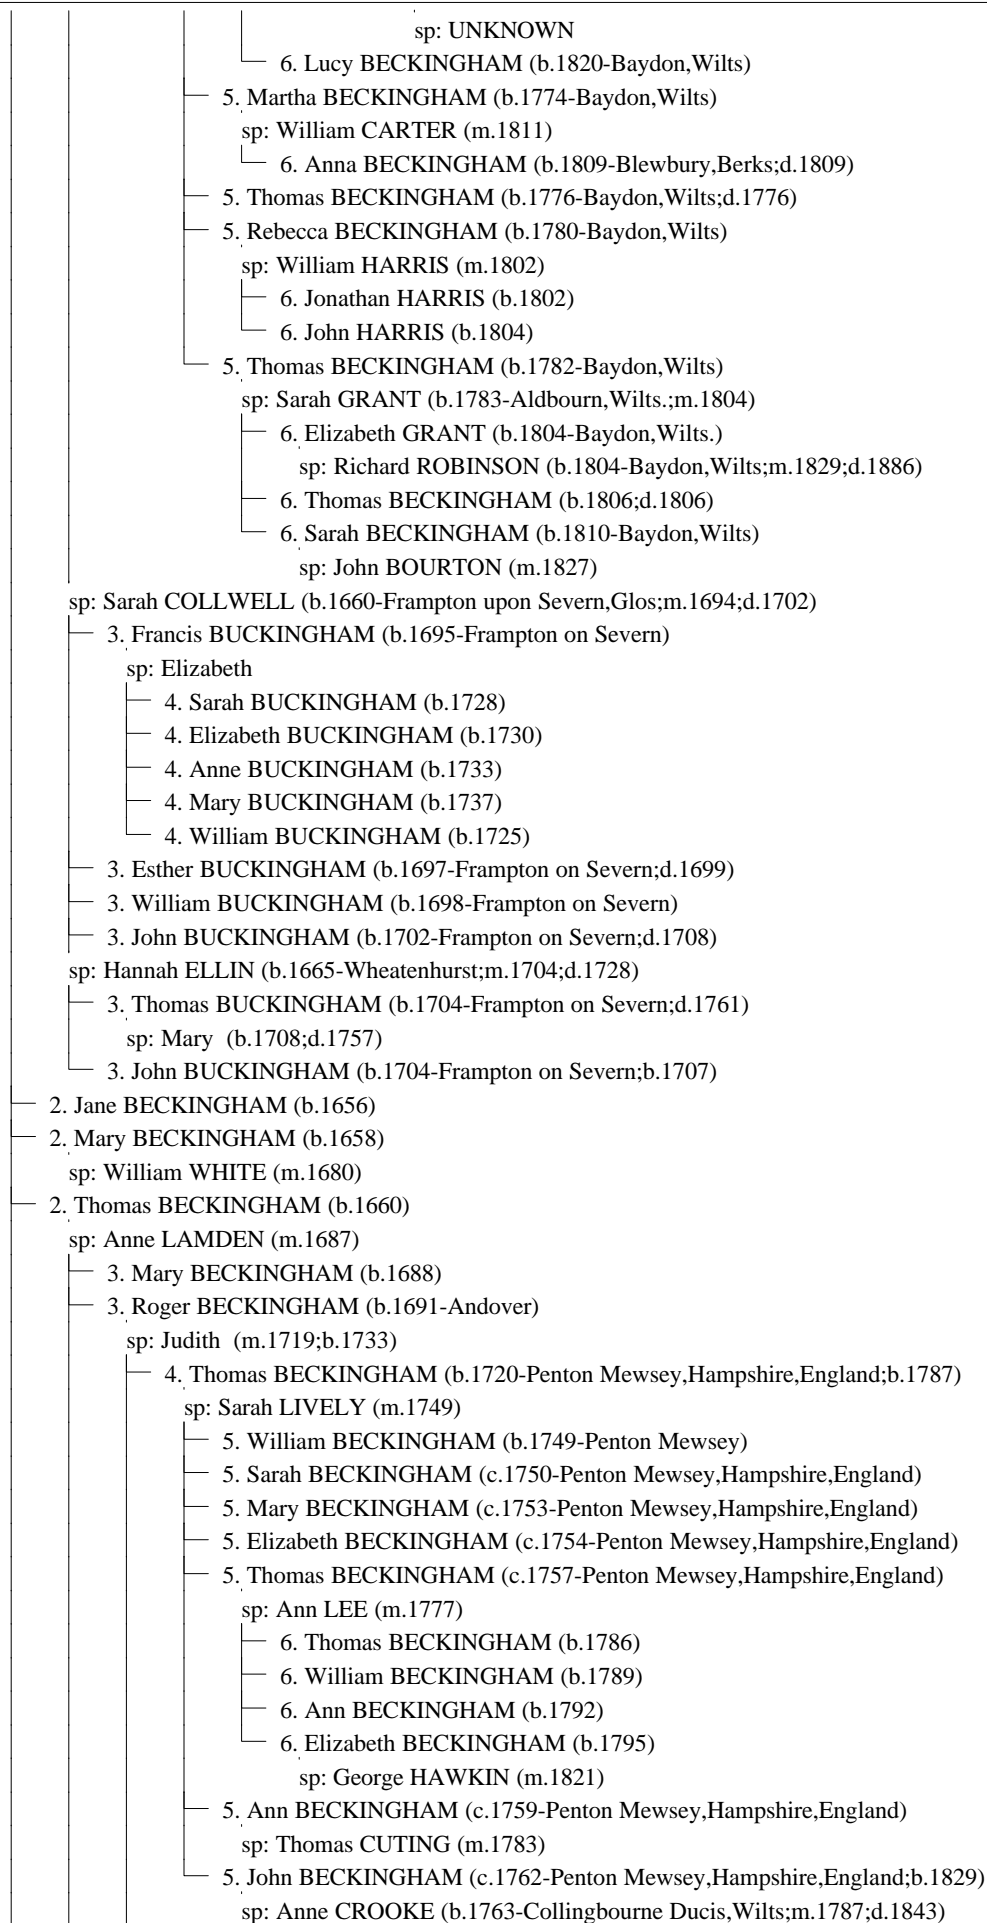

Descendants of Roger BECKINGHAM

16 Mar 2001

Page 9